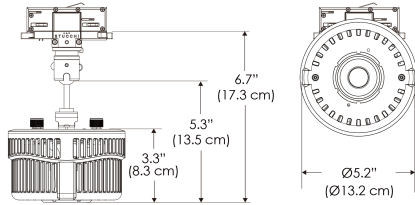

W500X-TOX/TON