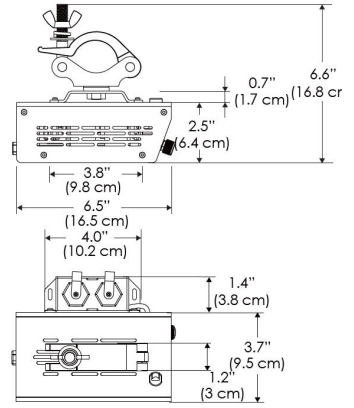

MECHANICAL FIGURES

W500X-TOX/TON

PS US

PSX US

W500X-TOX/TON

PS EU

PSX EU

W500X-CLP

PS US EU

PSX US EU 277

Mounting Bracket Dimensions ALL-CLP

*All -CLP configuration models come with standard DC cables of 6" and AC cables of 10'.

W500X-MPT

PSX US

PSX EU

MECHANICAL FIGURES

Distance		3' (~0.9 m)	5' (~1.5 m)	10' (~3.0 m)
@4000K	fc	285	148	36
	lux	3063	1598	383
@6500K	fc	285	149	36
	lux	3063	1600	383
Beam Diameter		Ø 5.1' (1.5m)	Ø 8.5' (2.6m)	Ø 16.9' (5.2m)

Beam Angle :

TB

Distance		3' (~0.9 m)	5' (~1.5 m)	10' (~3.0 m)
@10000K	fc	176	64	19
	lux	1891	680	203
@20000K	fc	111	40	13
	lux	1185	426	136
Beam Diameter		Ø 5.1' (1.5m)	Ø 8.5' (2.6m)	Ø 16.9' (5.2m)