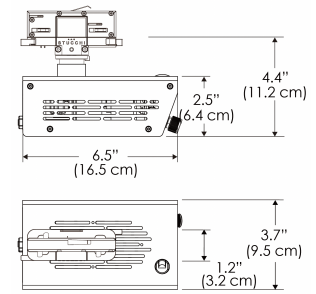

MECHANICAL FIGURES

W500X-TOX/TON

PS US

PSX US

W500X-TOX/TON

PS EU

PSX EU

W500X-CLP

PS US EU

PSX US EU 277

Mounting Bracket Dimensions ALL-CLP

*All -CLP configuration models come with standard DC cables of 6" and AC cables of 10'.

W500X-MPT

PSX US

PSX EU