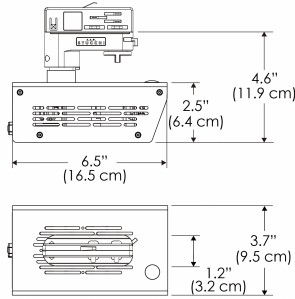

MECHANICAL FIGURES

W500X-TOX/TON

PS US

PSX US

W500X-TOX/TON

PS EU

PSX EU

W500X-CLP

PS US EU

PSX US EU 277

Mounting Bracket Dimensions ALL-CLP

*All -CLP configuration models come with standard DC cables of 6" and AC cables of 10'.

W500X-MPT

PSX US

PSX EU