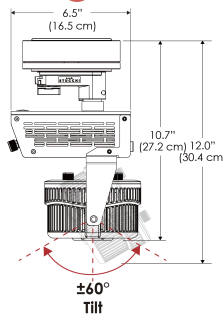

PS US EU

PSX US EU 277

Mounting Bracket Dimensions ALL-CLP

*All -CLP configuration models come with standard DC cables of 6" and AC cables of 10'.

W500X-MPT

PSX US

PSX EU

MECHANICAL FIGURES

Distance		3' (~0.9 m)	5' (~1.5 m)	10' (~3.0 m)
@4000K	fc	285	148	36
	lux	3063	1598	383
@6500K	fc	285	149	36
	lux	3063	1600	383
Beam Diameter		Ø 5.1' (1.5m)	Ø 8.5' (2.6m)	Ø 16.9' (5.2m)

Beam Angle :

TB

Distance		3' (~0.9 m)	5' (~1.5 m)	10' (~3.0 m)
@10000K	fc	176	64	19
	lux	1891	680	203
@20000K	fc	111	40	13
	lux	1185	426	136
Beam Diameter		Ø 5.1' (1.5m)	Ø 8.5' (2.6m)	Ø 16.9' (5.2m)