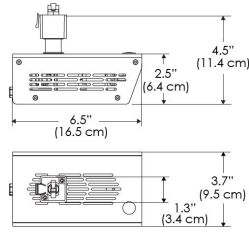

W500X-
TG

Legacy Product