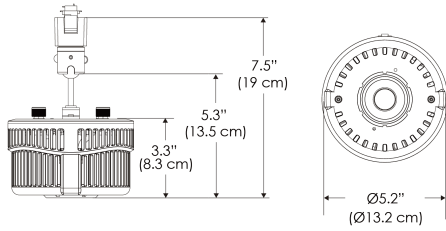

W500X-
TG

Legacy Product