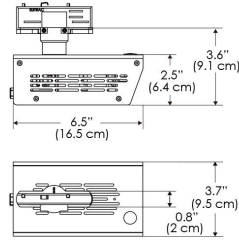

MECHANICAL FIGURES

W500X-
TEX

Legacy Product

PS US EU

PSX US EU

W500X-
TG

Legacy Product

PHOTOMETRIC DATA

AMZ

Distance		3' (~0.9 m)	5' (~1.5 m)	10' (~3.0 m)
@4000K	fc	285	148	36
	lux	3063	1598	383
@6500K	fc	285	149	36
	lux	3063	1600	383
Beam Diameter		Ø 5.1' (1.5m)	Ø 8.5' (2.6m)	Ø 16.9' (5.2m)

Beam Angle :

TB

Distance		3' (~0.9 m)	5' (~1.5 m)	10' (~3.0 m)
@10000K	fc	176	64	19
	lux	1891	680	203
@20000K	fc	111	40	13
	lux	1185	426	136
Beam Diameter		Ø 5.1' (1.5m)	Ø 8.5' (2.6m)	Ø 16.9' (5.2m)

Beam Angle :