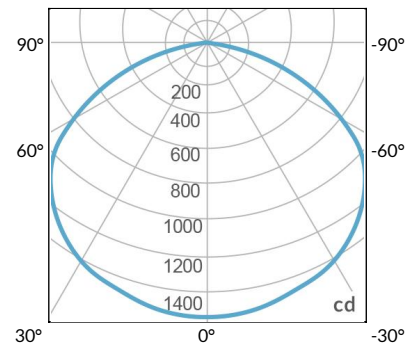

Distance		3' (~0.9 m)	5' (~1.5 m)	10' (~3.0 m)
@4000K	fc	285	148	36
	lux	3063	1598	383
@6500K	fc	285	149	36
	lux	3063	1600	383
Beam Diameter		Ø 5.1' (1.5m)	Ø 8.5' (2.6m)	Ø 16.9' (5.2m)

Beam Angle :

TB

Distance		3' (~0.9 m)	5' (~1.5 m)	10' (~3.0 m)
@10000K	fc	176	64	19
	lux	1891	680	203
@20000K	fc	111	40	13
	lux	1185	426	136
Beam Diameter		Ø 5.1' (1.5m)	Ø 8.5' (2.6m)	Ø 16.9' (5.2m)

Beam Angle :

DMX FOOTPRINT

Amazon Sun		
Channel	1	Intensity
	2	CCT (4000-6500k)

Tuna Blue		
Channel	1	Intensity
	2	CCT (10000-20000k)
	3	Violet
	4	Red
	5	Green