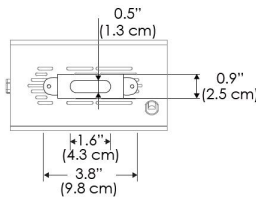

PS US EU

PSX US EU 277

Mounting Bracket Dimensions ALL-CLP

*All -CLP configuration models come with standard DC cables of 6" and AC cables of 10'.

W500X-MPT

PSX US

PSX EU

MECHANICAL FIGURES

Distance		3' (~0.9 m)	5' (~1.5 m)	10' (~3.0 m)
@4000K	fc	285	148	36
	lux	3063	1598	383
@6500K	fc	285	149	36
	lux	3063	1600	383
Beam Diameter		Ø 5.1' (1.5m)	Ø 8.5' (2.6m)	Ø 16.9' (5.2m)

Beam Angle :

TB

Distance		3' (~0.9 m)	5' (~1.5 m)	10' (~3.0 m)
@10000K	fc	176	64	19
	lux	1891	680	203
@20000K	fc	111	40	13
	lux	1185	426	136
Beam Diameter		Ø 5.1' (1.5m)	Ø 8.5' (2.6m)	Ø 16.9' (5.2m)