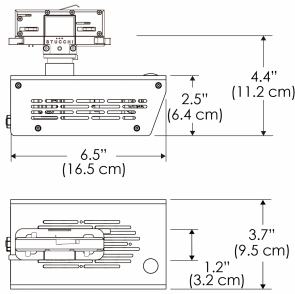

MECHANICAL FIGURES

W500X-TOX/TON

PS US

PSX US

W500X-TOX/TON

PS EU

PSX EU

W500X-CLP

PS US EU

PSX US EU 277

Mounting Bracket Dimensions ALL-CLP

*All -CLP configuration models come with standard DC cables of 6" and AC cables of 10'.

W500X-MPT

PSX US

PSX EU