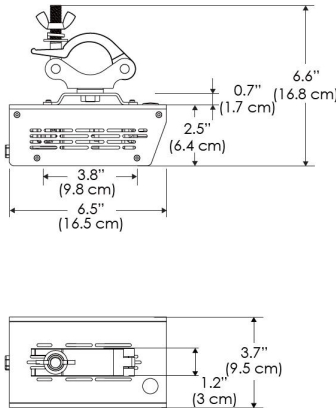

PS US EU

PSX US EU 277

Mounting Bracket Dimensions ALL-CLP

*All -CLP configuration models come with standard DC cables of 6" and AC cables of 10'.

W500X-MPT

PSX US

PSX EU

MECHANICAL FIGURES

Distance		3' (~0.9 m)	5' (~1.5 m)	10' (~3.0 m)
@4000K	fc	285	148	36
	lux	3063	1598	383
@6500K	fc	285	149	36
	lux	3063	1600	383
Beam Diameter		Ø 5.1' (1.5m)	Ø 8.5' (2.6m)	Ø 16.9' (5.2m)

Beam Angle :

TB

Distance		3' (~0.9 m)	5' (~1.5 m)	10' (~3.0 m)
@10000K	fc	176	64	19
	lux	1891	680	203
@20000K	fc	111	40	13
	lux	1185	426	136
Beam Diameter		Ø 5.1' (1.5m)	Ø 8.5' (2.6m)	Ø 16.9' (5.2m)