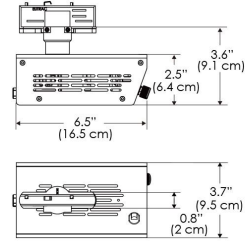

MECHANICAL FIGURES

W500X-
TEX

Legacy Product

PS US EU

PSX US EU

W500X-
TG

Legacy Product

PHOTOMETRIC DATA

AMZ

Distance		3' (~0.9 m)	5' (~1.5 m)	10' (~3.0 m)
@4000K	fc	285	148	36
	lux	3063	1598	383
@6500K	fc	285	149	36
	lux	3063	1600	383
Beam Diameter		Ø 5.1' (1.5m)	Ø 8.5' (2.6m)	Ø 16.9' (5.2m)

Beam Angle :

TB

Distance		3' (~0.9 m)	5' (~1.5 m)	10' (~3.0 m)
@10000K	fc	176	64	19
	lux	1891	680	203
@20000K	fc	111	40	13
	lux	1185	426	136
Beam Diameter		Ø 5.1' (1.5m)	Ø 8.5' (2.6m)	Ø 16.9' (5.2m)

Beam Angle :