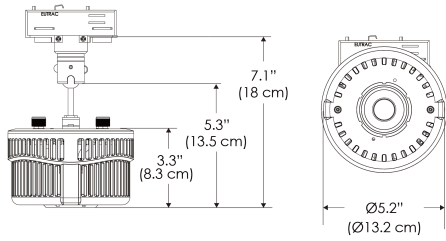

MECHANICAL FIGURES

W500X-
TEX

Legacy Product