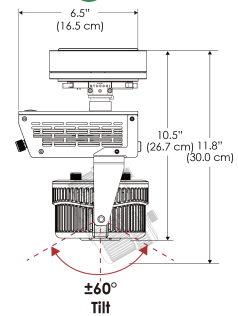

PS US EU

PSX US EU 277

Mounting Bracket Dimensions ALL-CLP

*All -CLP configuration models come with standard DC cables of 6" and AC cables of 10'.

W500X-MPT

PSX US

PSX EU

MECHANICAL FIGURES

Distance		3' (~0.9 m)	5' (~1.5 m)	10' (~3.0 m)
@4000K	fc	285	148	36
	lux	3063	1598	383
@6500K	fc	285	149	36
	lux	3063	1600	383
Beam Diameter		Ø 5.1' (1.5m)	Ø 8.5' (2.6m)	Ø 16.9' (5.2m)

Beam Angle :

TB

Distance		3' (~0.9 m)	5' (~1.5 m)	10' (~3.0 m)
@10000K	fc	176	64	19
	lux	1891	680	203
@20000K	fc	111	40	13
	lux	1185	426	136
Beam Diameter		Ø 5.1' (1.5m)	Ø 8.5' (2.6m)	Ø 16.9' (5.2m)