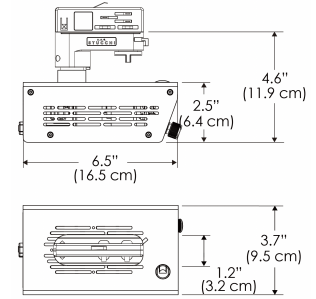

MECHANICAL FIGURES

W500X-TOX/TON

PS US

PSX US

W500X-TOX/TON

PS EU

PSX EU

W500X-CLP

PS US EU

PSX US EU 277

Mounting Bracket Dimensions ALL-CLP

*All -CLP configuration models come with standard DC cables of 6" and AC cables of 10'.

W500X-MPT

PSX US

PSX EU