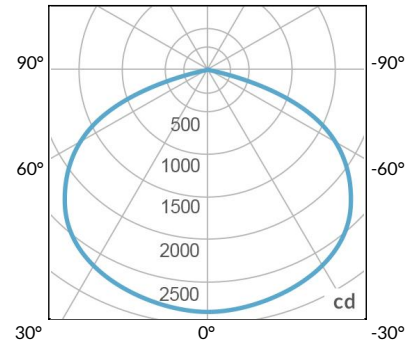

Distance		3' (~0.9 m)	5' (~1.5 m)	10' (~3.0 m)
@4000K	fc	285	148	36
	lux	3063	1598	383
@6500K	fc	285	149	36
	lux	3063	1600	383
Beam Diameter		Ø 5.1' (1.5m)	Ø 8.5' (2.6m)	Ø 16.9' (5.2m)

Beam Angle :

TB

Distance		3' (~0.9 m)	5' (~1.5 m)	10' (~3.0 m)
@10000K	fc	176	64	19
	lux	1891	680	203
@20000K	fc	111	40	13
	lux	1185	426	136
Beam Diameter		Ø 5.1' (1.5m)	Ø 8.5' (2.6m)	Ø 16.9' (5.2m)