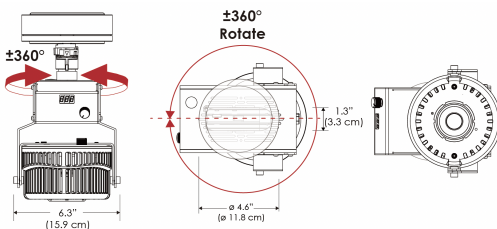

PS US EU

PSX US EU 277

Mounting Bracket Dimensions ALL-CLP

*All -CLP configuration models come with standard DC cables of 6" and AC cables of 10'.

W500X-MPT

PSX US

PSX EU

MECHANICAL FIGURES

Distance		3' (~0.9 m)	5' (~1.5 m)	10' (~3.0 m)
@4000K	fc	285	148	36
	lux	3063	1598	383
@6500K	fc	285	149	36
	lux	3063	1600	383
Beam Diameter		Ø 5.1' (1.5m)	Ø 8.5' (2.6m)	Ø 16.9' (5.2m)

Beam Angle :

TB

Distance		3' (~0.9 m)	5' (~1.5 m)	10' (~3.0 m)
@10000K	fc	176	64	19
	lux	1891	680	203
@20000K	fc	111	40	13
	lux	1185	426	136
Beam Diameter		Ø 5.1' (1.5m)	Ø 8.5' (2.6m)	Ø 16.9' (5.2m)