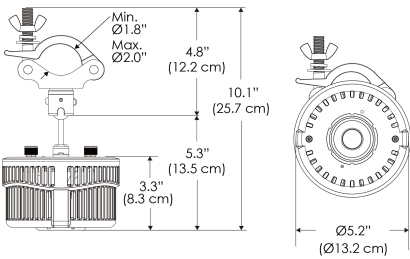

PS US EU

PSX US EU 277

Mounting Bracket Dimensions ALL-CLP

*All -CLP configuration models come with standard DC cables of 6" and AC cables of 10'.

W500X-MPT

PSX US

PSX EU

MECHANICAL FIGURES

Distance		3' (~0.9 m)	5' (~1.5 m)	10' (~3.0 m)
@4000K	fc	285	148	36
	lux	3063	1598	383
@6500K	fc	285	149	36
	lux	3063	1600	383
Beam Diameter		Ø 5.1' (1.5m)	Ø 8.5' (2.6m)	Ø 16.9' (5.2m)

Beam Angle :

TB

Distance		3' (~0.9 m)	5' (~1.5 m)	10' (~3.0 m)
@10000K	fc	176	64	19
	lux	1891	680	203
@20000K	fc	111	40	13
	lux	1185	426	136
Beam Diameter		Ø 5.1' (1.5m)	Ø 8.5' (2.6m)	Ø 16.9' (5.2m)